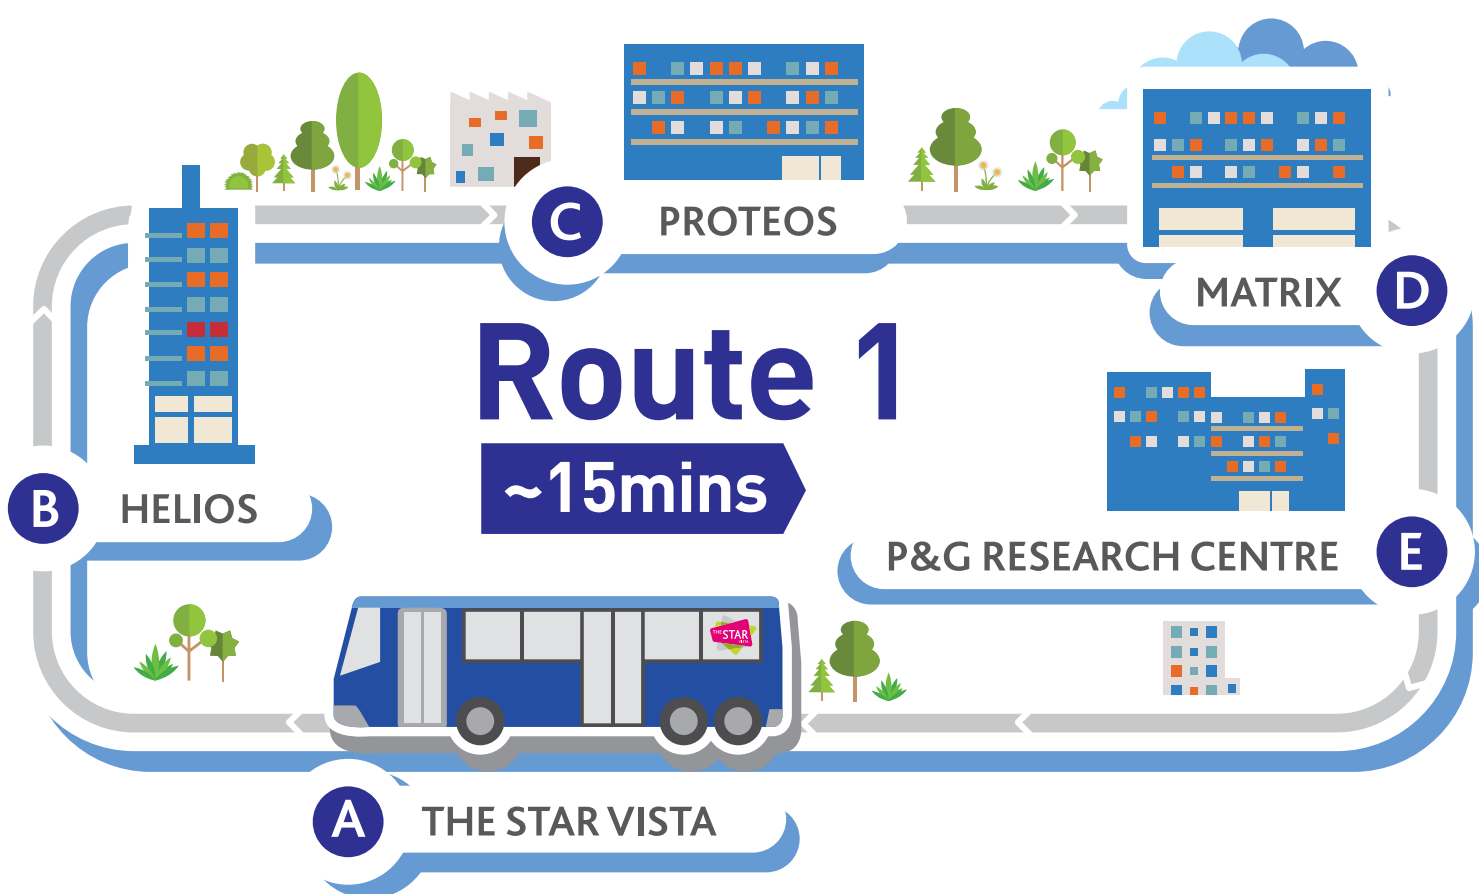

THE STAR VISTA SHUTTLE SERVICE

YOUR FREE RIDE TO A GREAT HANGOUT FOR LUNCH TIME

11.30am to 2.30pm, Mon to Fri (except PH)
Pick-up & Drop-off Point: Taxi Stand, Level 1

A	The Star Vista					
11:30	11:45	12:00	12:15	12:30	12:45	13:05
13:20	13:35	13:50	14:05	14:20		

A	The Star Vista					
11:30	11:45	12:00	12:15	12:30	12:45	13:00
13:15	13:30	13:45	14:00	14:15		

B	Helios					
11:33	11:48	12:03	12:18	12:33	12:48	13:08
13:23	13:38	13:53	14:08	14:23		

B	Sandcrawler					
11:35	11:50	12:05	12:20	12:35	12:50	13:05
13:20	13:35	13:50	14:05	14:20		

E	P&G Research Centre					
11:35	11:50	12:05	12:20	12:35	12:50	13:10
13:25	13:40	13:55	14:10	End		

Beeline SG

Download Beeline SG app to track the timings and live location of The Star Vista's free shuttle bus, and enjoy convenience at your fingertips!

- Applicable for both routes.
- All schedules are subject to traffic, weather conditions and/or any other unforeseen reasons.
- Kindly be at the waiting point at least 5 mins before scheduled departure time.
- The management reserves the right to amend the shuttle bus schedules and bus routes without prior notice.