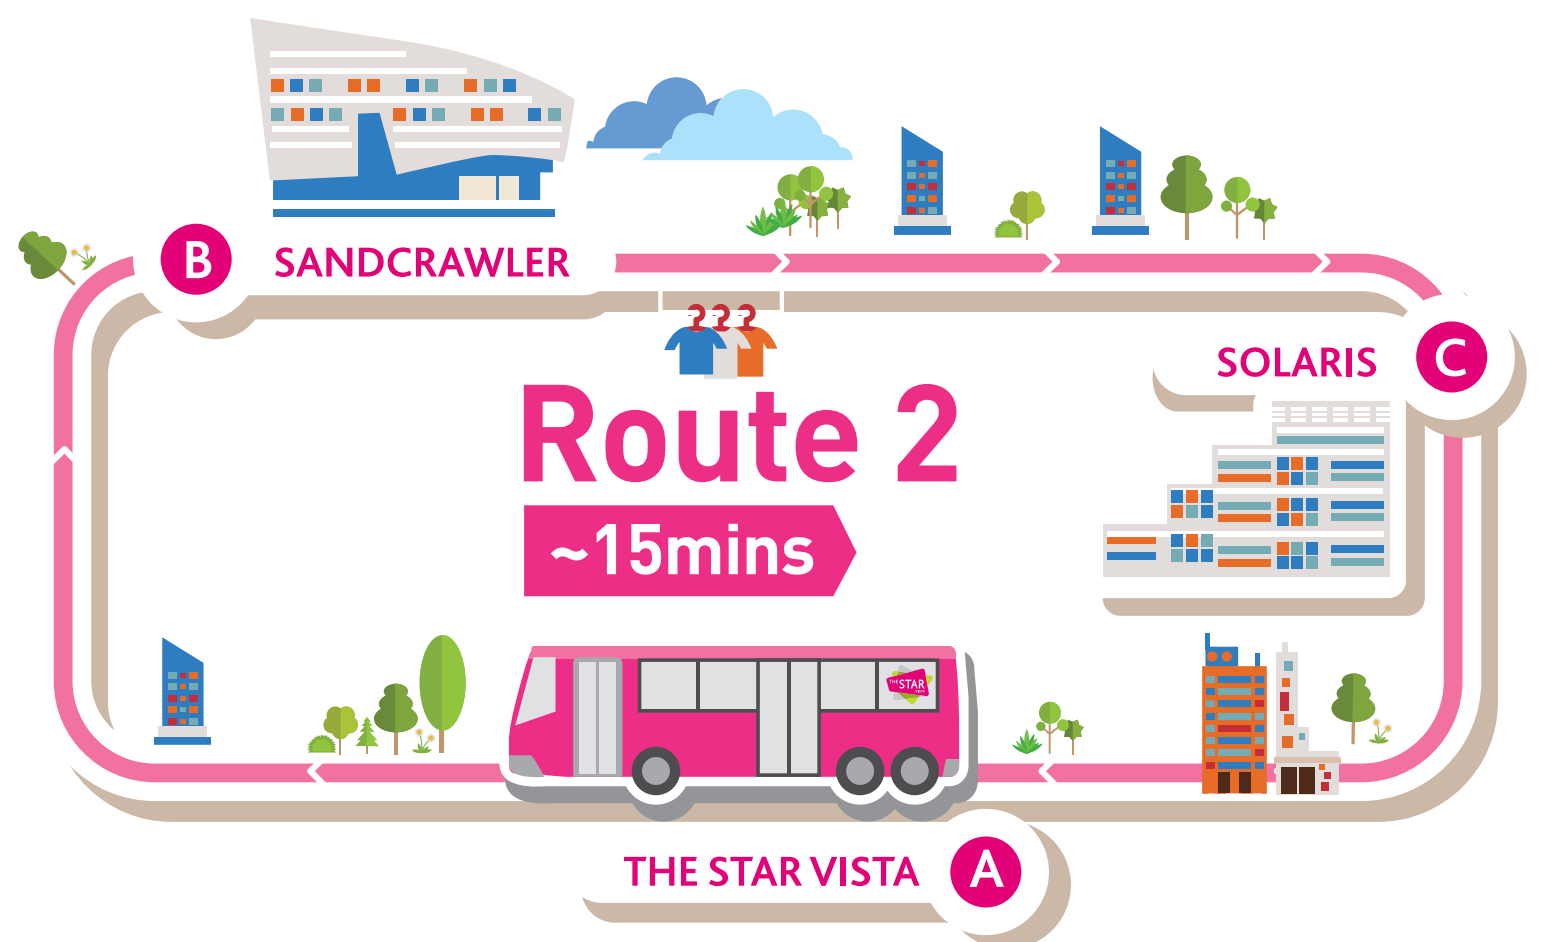

THE STAR VISTA SHUTTLE SERVICE

YOUR FREE RIDE TO A GREAT HANGOUT FOR LUNCH TIME

11.30am to 2.30pm, Mon to Fri (except PH)
Pick-up & Drop-off Point: Taxi Stand, Level 1

A	The Star Vista					
11:30	11:45	12:00	12:15	12:30	12:45	13:05
13:20	13:35	13:50	14:05	14:20		

A	The Star Vista					
11:30	11:45	12:00	12:15	12:30	12:45	13:00
13:15	13:30	13:45	14:00	14:15		

B	Helios					
11:33	11:48	12:03	12:18	12:33	12:48	13:08
13:23	13:38	13:53	14:08	14:23		

B	Sandcrawler					
11:35	11:50	12:05	12:20	12:35	12:50	13:05
13:20	13:35	13:50	14:05	14:20		

E	P&G Research Centre					
11:35	11:50	12:05	12:20	12:35	12:50	13:10
13:25	13:40	13:55	14:10	End		

Beeline SG

Download Beeline SG app to track the timings and live location of The Star Vista's free shuttle bus, and enjoy convenience at your fingertips!

- Applicable for both routes.
- All schedules are subject to traffic, weather conditions and/or any other unforeseen reasons.
- Kindly be at the waiting point at least 5 mins before scheduled departure time.
- The management reserves the right to amend the shuttle bus schedules and bus routes without prior notice.